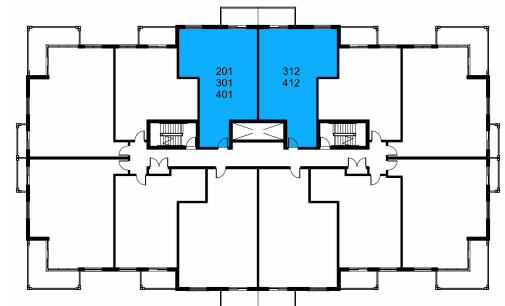

PORT PICTON

TAYLOR

1 BEDROOM

Unit 201, 301, 401,
312, 412

803 sf
1 Bedroom
1.5 Bathroom

All illustrations are artist's concepts. All plans and dimensions are approximated and subject to change without notice. Note that plans and room dimensions may vary according to elevation. E&O.E.