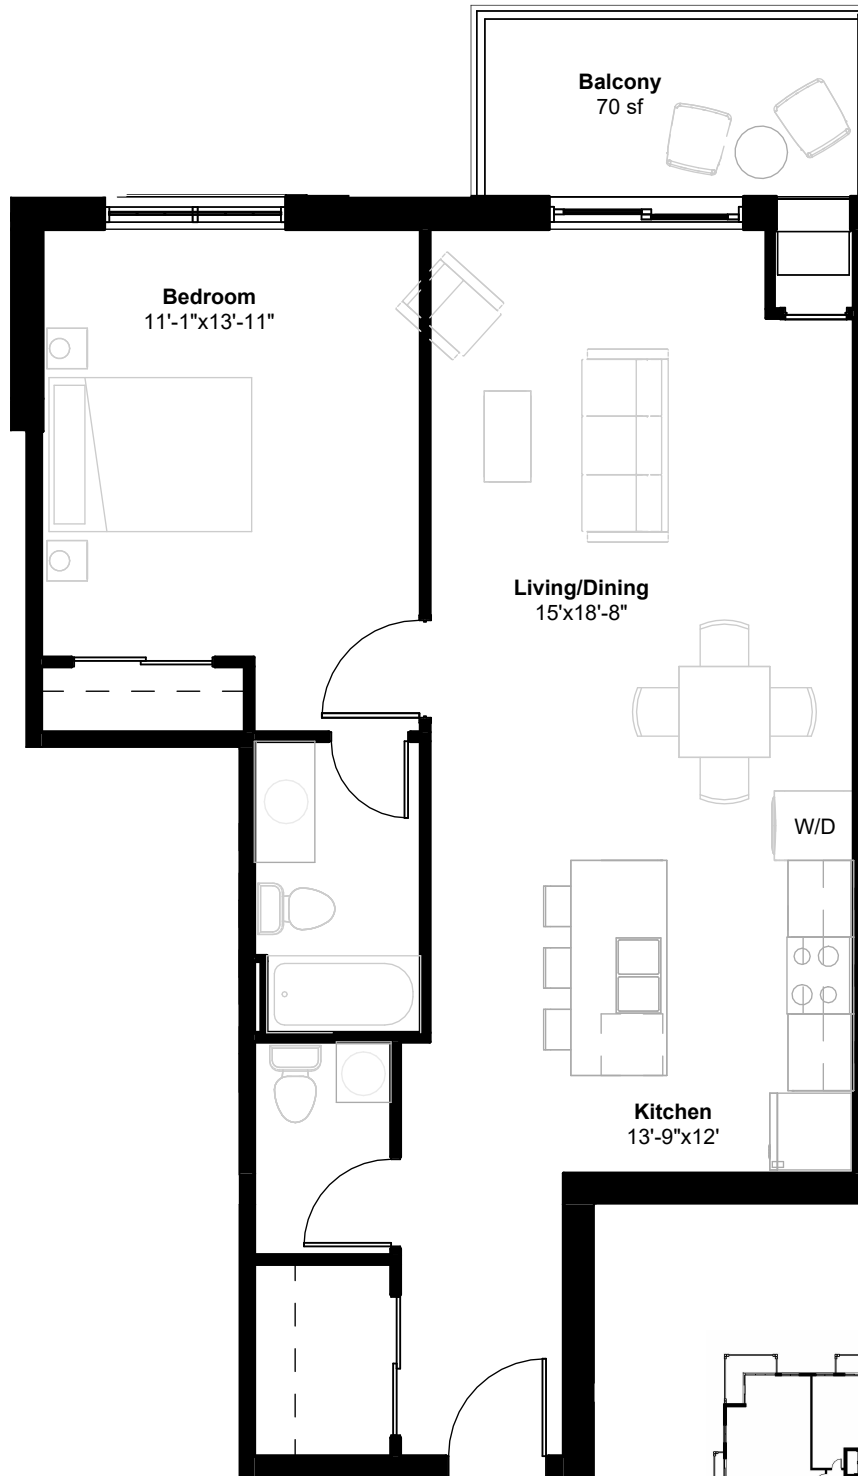

PORT PICTON

TAYLOR

1 BEDROOM

Unit 201, 301, 401,
312, 412

803 sf
1 Bedroom
1.5 Bathroom

All illustrations are artist's concepts. All plans and dimensions are approximated and subject to change without notice. Note that plans and room dimensions may vary according to elevation. E&O.E.